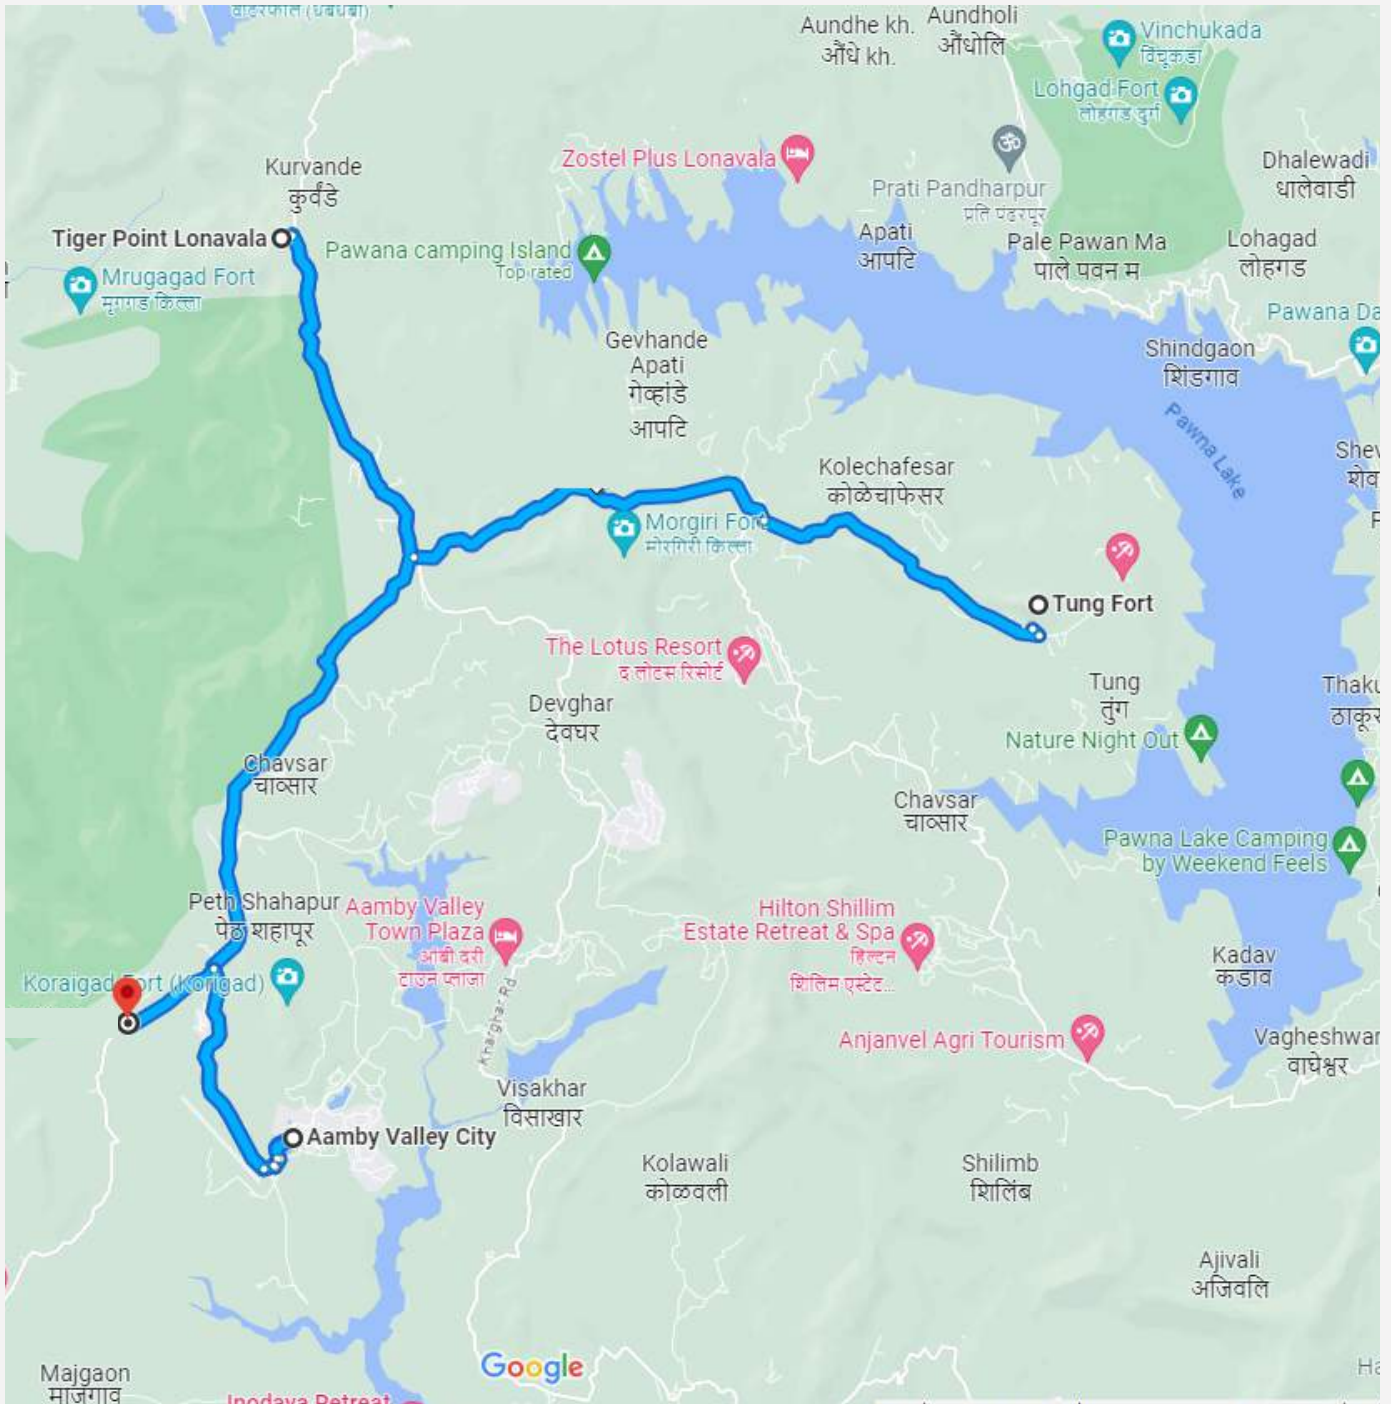

Bedroom

Bedroom

Nearby Places

- Aamby Valley City - 09 mins
- Tung Fort - 29 mins
- Tiger Point - 17 mins

Interior Images

Living Area

Lounge

Dining Area