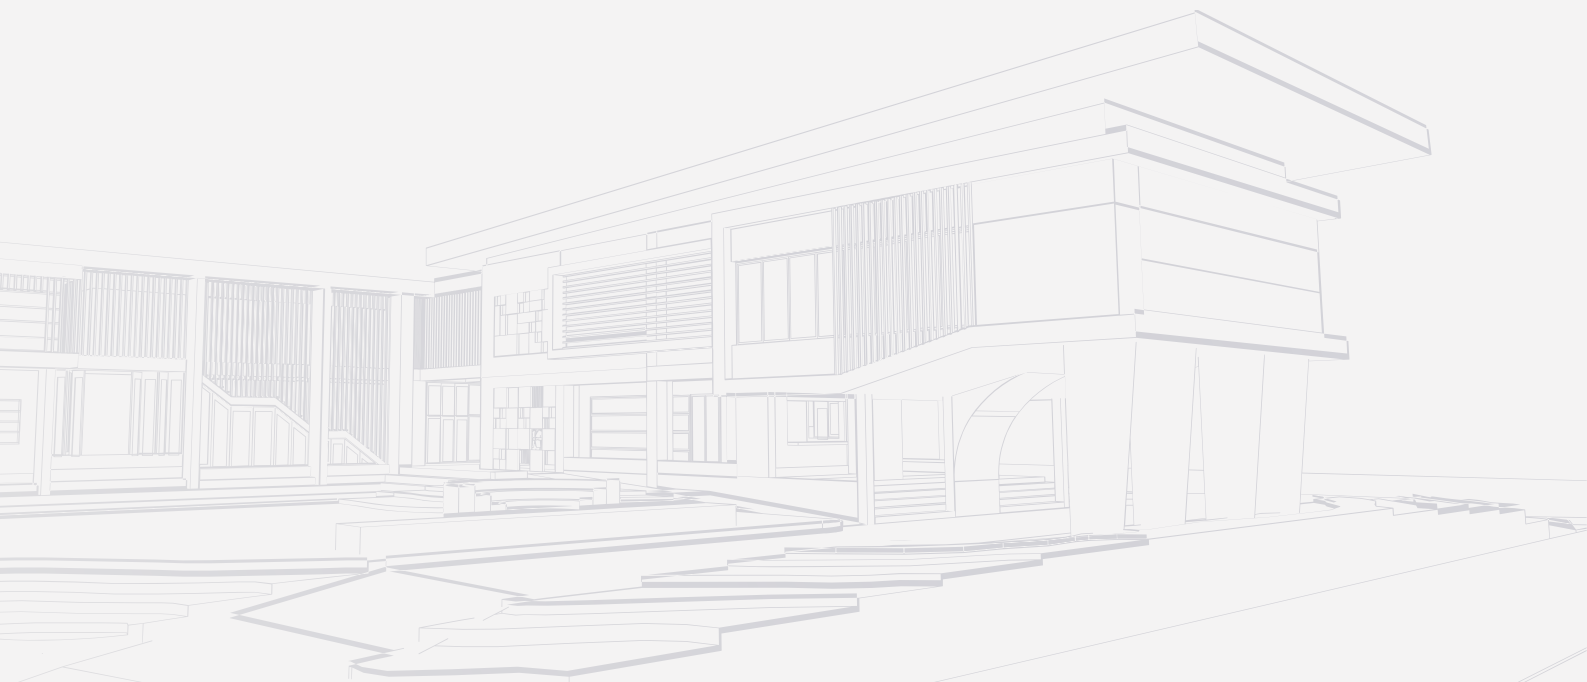

Amenities and Inclusions

Swimming Pool

Wifi

Oven

Generator back-up

Fire Extinguisher

Kitchen

Toiletries

Security

Sheets & Towels

Caretaker

Music Speaker