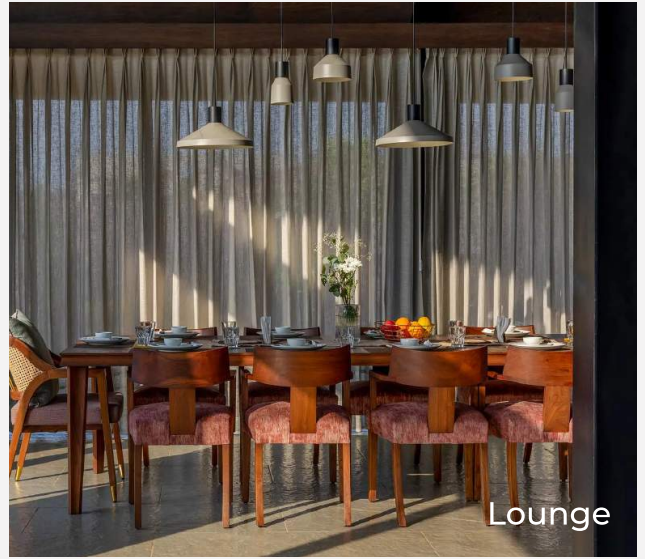

Bedroom

Bedroom

Nearby Places

- Aamby Valley City - 09 mins
- Tung Fort - 29 mins
- Tiger Point - 17 mins

Interior Images

Living Area

Lounge

Dining Area